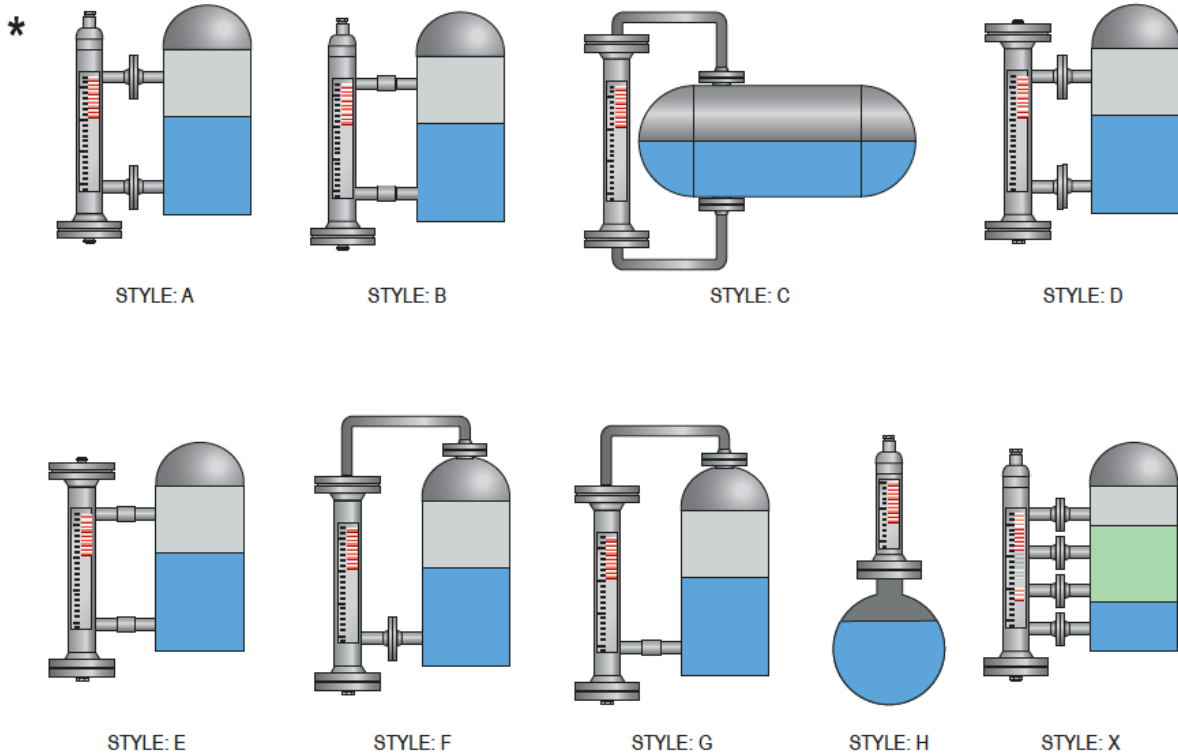

TYPICAL MOUNTING STYLES

These are the standard configurations. For tailor made/ custom built configuration, please consult our sales department.

TYPICAL INSTALLATIONS

* Most Common

Bliss provides engineering solutions for all types of vessel connections. These are the Bliss standard configurations. For customized designs please consult our sales department.