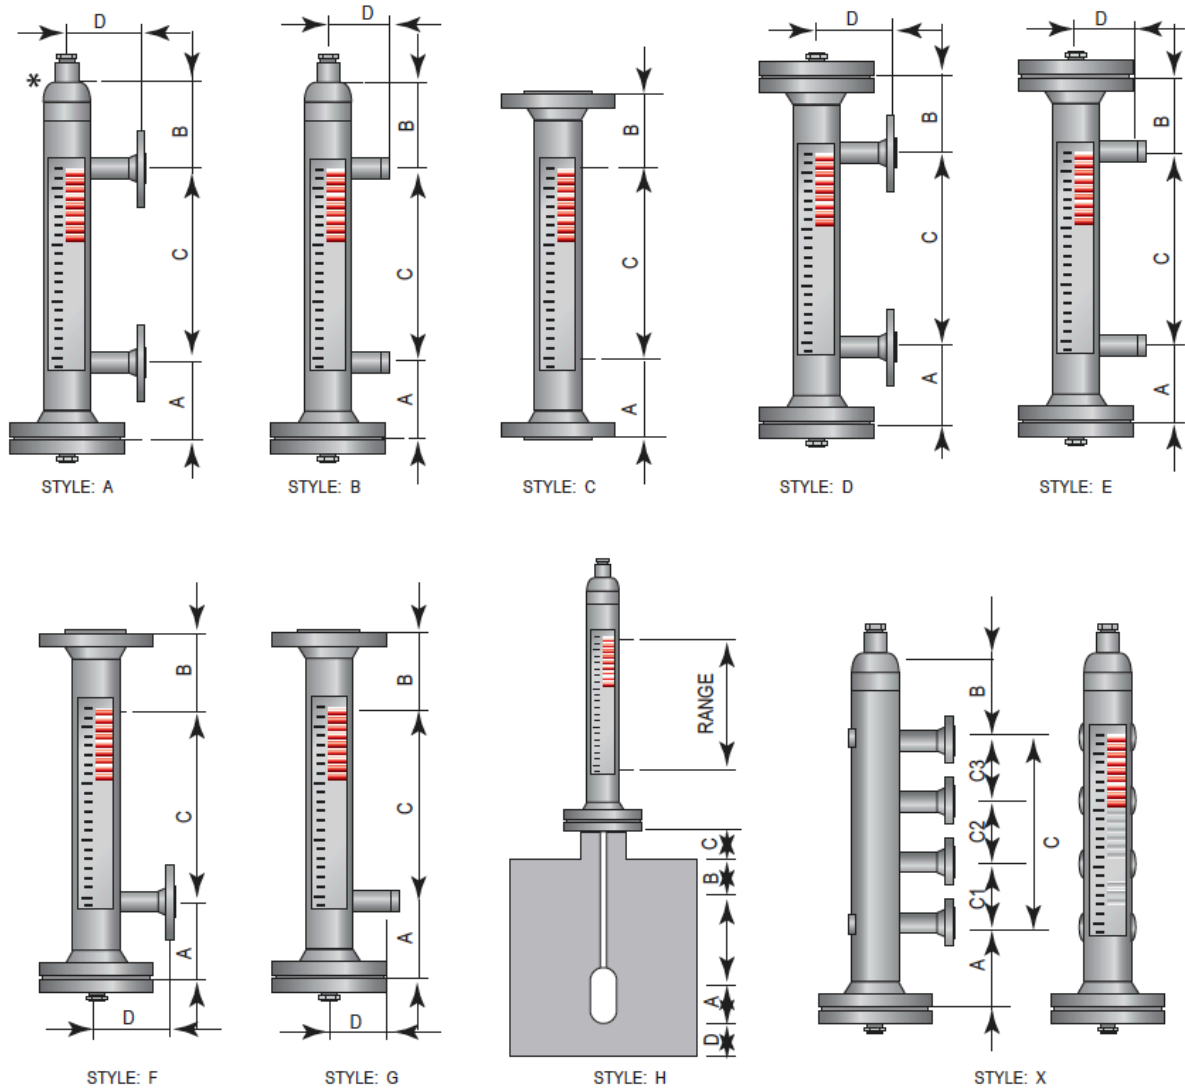

TYPICAL MOUNTING STYLES

These are the standard configurations. For tailor made/ custom built configuration, please consult our sales department.

TYPICAL INSTALLATIONS

* Most Common

Bliss provides engineering solutions for all types of vessel connections. These are the Bliss standard configurations. For customized designs please consult our sales department.